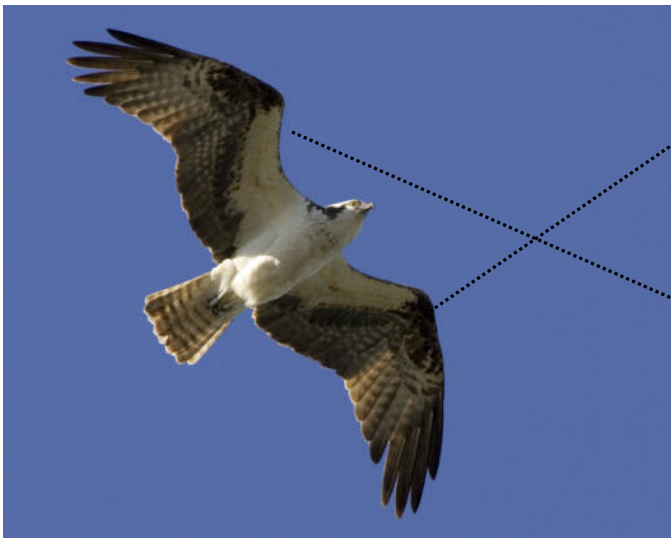

# **Outdoor Photographs Needed!**

**Be a pixel in the Osprey mosaic being  
created for a wall size exhibit in the new  
Visitor Center at the  
Wertheim National Wildlife Refuge!**

- 1. Take pictures of friends, family, and yourself outdoors.**
- 2. Log onto Flickr.com.**
- 3. Go to [www.flickr.com/groups/wertheimvisitorphotos](http://www.flickr.com/groups/wertheimvisitorphotos).**
- 4. Read group rules and become a member.**
- 5. Upload your photos.**
- 6. See yourself and the pictures that will be part of the exhibit!**

**We are still looking for the main Osprey picture!**

**You can also bring digital copies of your photographs to the Wertheim  
National Wildlife Refuge at 360 Smith Rd. Shirley, NY 11967.**